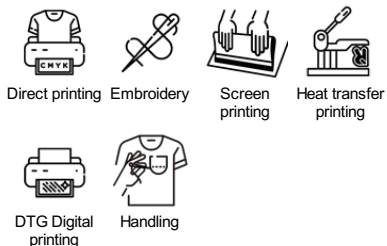

PRINTING TECHNIQUES AVAILABLE